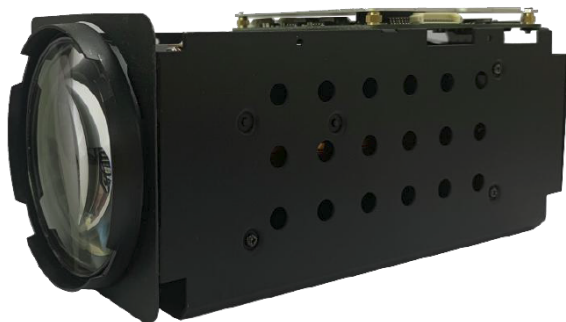

## Zoom Camera Module (2 MP, 60 fps, 44X)

<b>Model</b>	<b>LTCN10</b>
<b>PTZ Control Protocol</b>	40 types of control protocol including Pelco D/Pelco P
<b>Certifications</b>	ONVIF, PSIA
<b>Operating Ambient Temperature</b>	-10 °C to 50 °C (14 °F to 122 °F)
<b>Relative Humidity</b>	5 % to 95 % noncondensing
<b>Input Power</b>	12 V DC
<b>Power Consumption</b>	13.6 W maximum
<b>Dimensions (W × H × L)</b>	73 mm × 77 mm × 174 mm (2.9 in × 3.0 in × 6.9 in)
<b>Weight</b>	724 g (1.6 lb)

### Features

- 1/2-inch CMOS
- 0.07 lux minimum illumination in black and white mode
- H.265/H.264/MJPEG compression
- 60 frame per second at 1920 × 1080
- 2-way audio
- Operating temperature range from -10 °C to 50 °C (14 °F to 122 °F)
- ONVIF compliant

### Tech Specs

<b>Model</b>	<b>LTCN10</b>
<b>Type</b>	Network camera module
<b>Image Sensor</b>	1/2-inch CMOS
<b>Lens</b>	f = 6.3 mm to 278 mm (44X), F/1.4 to F/5.0, auto focus, auto iris
<b>Digital Zoom</b>	16X
<b>View of Angle</b>	61.6° (wide) to 1.9° (tele)
<b>Effective Pixels</b>	1920 × 1080
<b>Minimum Illumination</b>	<ul style="list-style-type: none"> <li>▪ Color: 0.07 lux at (F/1.4, AGC on)</li> <li>▪ Day and Night: 0.0025 lux at (AGC on)</li> </ul>
<b>Electronic Shutter Range</b>	1/1 to 1/100,000 second
<b>Wide Dynamic Range (WDR)</b>	3D
<b>Digital Noise Reduction (DNR)</b>	0 to 5, total 6 steps
<b>Video Compression</b>	H.265/H.264/MJPEG
<b>Audio Compression</b>	G.711/AAC
<b>Frame Rate</b>	60 frames per second (1080p)
<b>WhiteBalance</b>	Auto/indoor/outdoor/OPW/ATW/manual
<b>Auto gain</b>	Auto/Manual