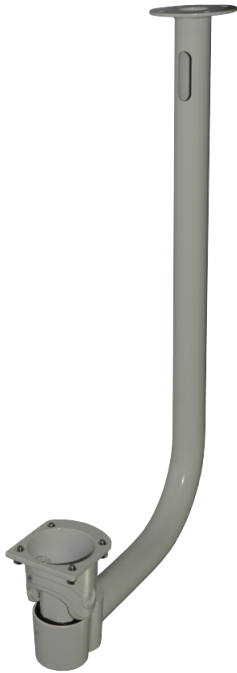

## LTMH02

### Cable Managed Pendant Mount Bracket

Pendant mount bracket

### Tech Specs

<b>Model</b>	LTMH02
<b>Maximum Load</b>	20 kg (44.09 lb)
<b>Material</b>	Die-cast aluminum
<b>Finish</b>	White polyester powder coat
<b>Dimensions (W × H × L)</b>	360 mm × 610 mm × 90 mm (14.17 in × 24.01 in × 3.54 in)
<b>Weight</b>	0.7 kg (5.29 lb)
<b>Related Products</b>	-