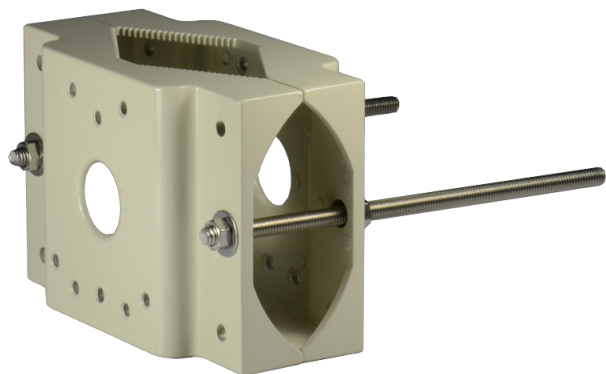

## Pole Mount Bracket

Lamp pole mount bracket (2 sides)

### Tech Specs

<b>Model</b>	LTMH03
<b>Maximum Load</b>	20 kg (44.1 lb)
<b>Material</b>	Die-cast aluminum
<b>Finish</b>	Beige polyester powder coat
<b>Suitable Pole Dimension (Ø)</b>	90 mm to 140 mm (3.5 in to 5.5 in)
<b>Dimensions (W × H × L)</b>	182 mm × 45 mm × 114 mm (7.2 in × 1.8 in × 4.5 in)
<b>Weight</b>	1.3 kg (2.9 lb)
<b>Related Products</b>	-