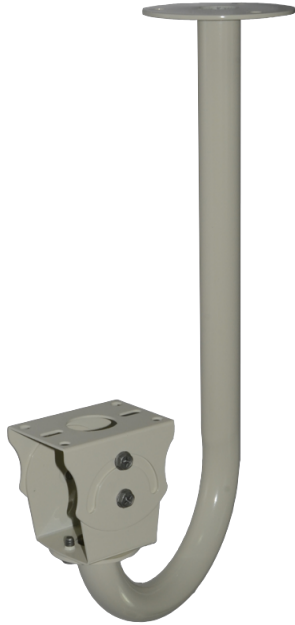

## LTMH07

### Pendant Mount Bracket

Pendant mount bracket

### Tech Specs

<b>Model</b>	LTMH07
<b>Maximum Load</b>	10 kg (22.05 lb)
<b>Material</b>	Steel
<b>Finish</b>	Beige polyester powder coat
<b>Dimensions (W × H × L)</b>	350 mm × 230 mm × 60 mm (13.78 in × 9.06 in × 2.36 in)
<b>Weight</b>	1.5 kg (3.31 lb)
<b>Related Products</b>	-