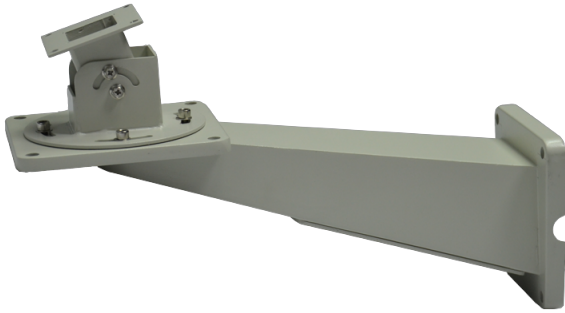

LTMH25

Cable Managed Wall Mounting Bracket

Tech Specs

Model	LTMH25
Maximum Load	50 kg (110.2 lb)
Material	Die-cast aluminum
Finish	Beige polyester powder coat
Dimensions (W × H × L)	210 mm × 152 mm × 398 mm (8.3 in × 6.0 in × 15.7 in)
Weight	2.5 kg (5.5 lb)
Related Products	LTEG05L/LTEG05XL