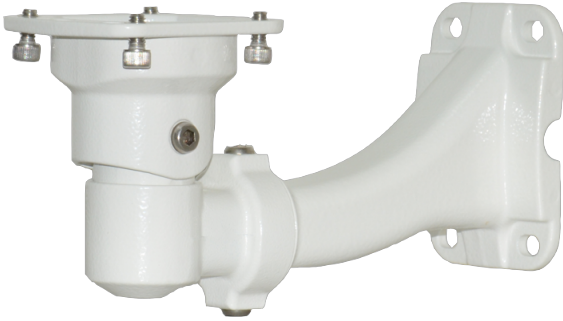

LTMH45

Cable Managed Wall Housing Bracket

Tech Specs

Model	LTMH45
Maximum Load	10 kg (22.05 lb)
Material	Die-cast aluminum
Finish	White polyester powder coat
Dimensions (W × H × L)	216 mm × 76 mm × 112 mm (8.5 in × 3.0 in × 4.4 in)
Weight	0.41 kg (0.9 lb)
Related Products	-