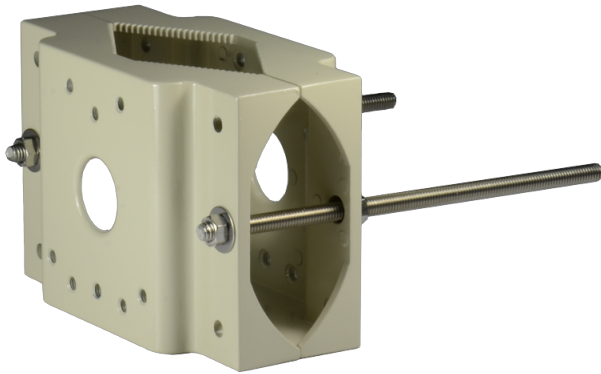

LTMH03

Pole Mount Bracket

Lamp pole mount bracket (2 sides)

Tech Specs

Model	LTMH03
Maximum Load	20 kg (44.1 lb)
Material	Die-cast aluminum
Finish	Beige polyester powder coat
Suitable Pole Dimension (Ø)	90 mm to 140 mm (3.5 in to 5.5 in)
Dimensions (W × H × L)	182 mm × 45 mm × 114 mm (7.2 in × 1.8 in × 4.5 in)
Weight	1.3 kg (2.9 lb)
Related Products	-