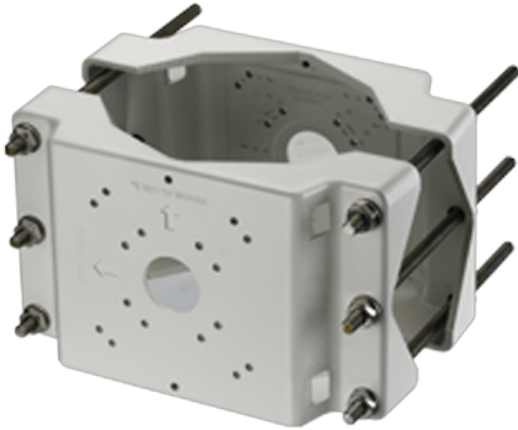

LTMH06

Pole Mount Bracket

Lamp pole mount bracket (2 sides)

Tech Specs

Model	LTMH06
Maximum Load	30 kg (66.1 lb)
Material	Die-cast aluminum
Finish	White polyester powder coat
Suitable Pole Dimension (Ø)	70 mm to 120 mm (2.8 in to 4.7 in) or 130 mm to 230 mm (5.1 in to 9.1 in)
Dimensions (W × H × L)	277 mm × 75 mm × 168 mm (10.9 in × 3.0 in × 6.6 in)
Weight	2.4 kg (5.3 lb)
Note	-