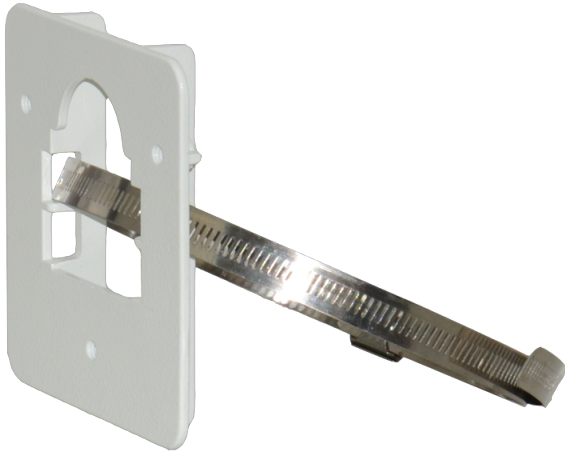

LTMH09

Pole Mount Bracket

Pole mount bracket (1 sides)

Tech Specs

Model	LTMH09
Maximum Load	35 kg (77.2 lb)
Material	Die-cast aluminum
Finish	White polyester powder coat
Suitable Pole Dimension (Ø)	83 mm to 180 mm (3.3 in to 7.1 in)
Dimensions (W × H × L)	110 mm × 120 mm × 20 mm (4.3 in × 4.7 in × 0.8 in)
Weight	0.3 kg (0.7 lb)
Note	-