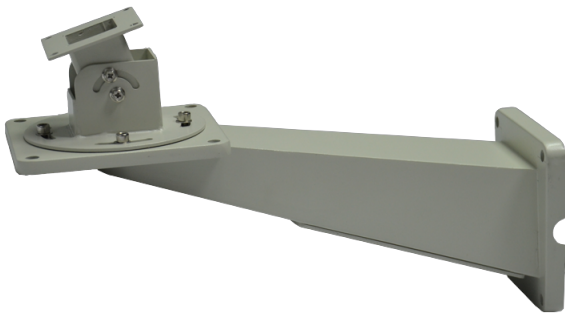

### Cable Managed Wall Mounting Bracket

### Tech Specs

<b>Model</b>	LTMH25
<b>Maximum Load</b>	50 kg (110.2 lb)
<b>Material</b>	Die-cast aluminum
<b>Finish</b>	Beige polyester powder coat
<b>Dimensions (W × H × L)</b>	210 mm × 152 mm × 398 mm (8.3 in × 6.0 in × 15.7 in)
<b>Weight</b>	2.5 kg (5.5 lb)
<b>Related Products</b>	LTEG05L/LTEG05XL