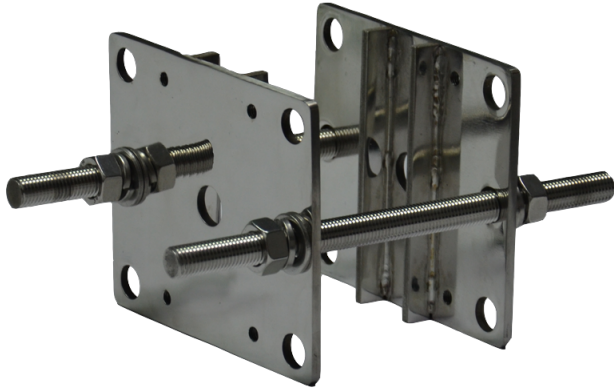

# LTMH31

## Pole Mount Bracket

Pole mount bracket (2 sides)

### Available Models

Model	Material
LTMH31	AISI 304 stainless steel
LTMH31-L	AISI 316L stainless steel

### Tech Specs

Model	LTMH31
Maximum Load	60 kg (132.3 lb)
Material	<ul style="list-style-type: none"> <li>AISI 304 stainless steel (<b>LTMH31</b>)</li> <li>AISI 316L stainless steel (<b>LTMH31-L</b>)</li> </ul>
Finish	White polyester powder coat
Suitable Pole Dimension (Ø)	130 mm to 230 mm (5.1 in to 9.1 in)
Dimensions (W × H × L)	160 mm × 140 mm × 40 mm (6.3 in × 5.5 in × 1.6 in)
Weight	3 kg (6.6 lb)
Note	-