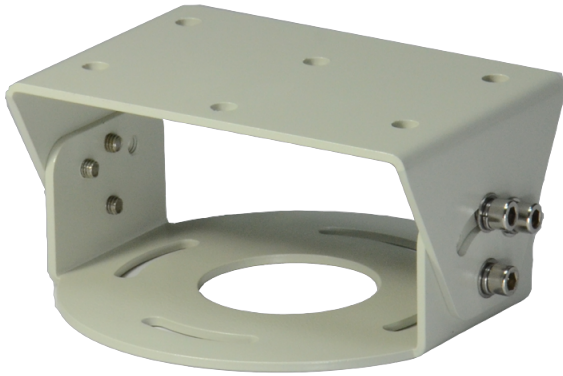

# LTMH33

## Rotating Bracket

### Tech Specs

<b>Model</b>	LTMH33
<b>Maximum Load</b>	5 kg (11.0 lb)
<b>Material</b>	Die-cast aluminum
<b>Finish</b>	Beige polyester powder coat
<b>Dimensions (W × H × L)</b>	142 mm × 68 mm × 140 mm (5.6 in × 2.7 in × 5.5 in)
<b>Weight</b>	0.9 kg (2.0 lb)
<b>Related Products</b>	<ul style="list-style-type: none"> <li>• Top: <b>LTEG05L, LTEG05XL, LTEG07</b></li> <li>• Bottom: <b>LTMP03</b></li> </ul>