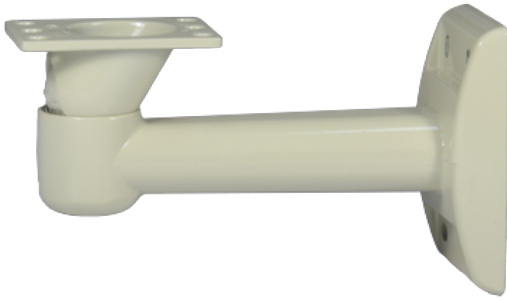

## LTMH40

### Cable Managed Wall Housing Bracket

### Tech Specs

<b>Model</b>	LTMH40
<b>Maximum Load</b>	10 kg (22.05 lb)
<b>Material</b>	Die-cast aluminum
<b>Finish</b>	Beige polyester powder coat
<b>Dimensions (W × H × L)</b>	208 mm × 75 mm × 115 mm (8.2 in × 3.0 in × 4.5 in)
<b>Weight</b>	0.68 kg (1.50 lb)
<b>Related Products</b>	-