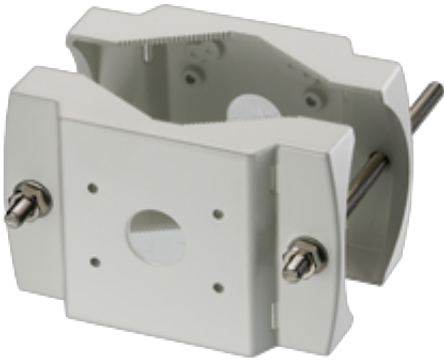

LTMH05

Soporte de montaje en poste

Soporte de montaje en poste (2 lados)

Tech Specs

Model	LTMH05
Maximum Load	20 kg (44.1 lb)
Material	Die-cast aluminum
Finish	White polyester powder coat
Suitable Pole Dimension (Ø)	50 mm to 140 mm (2.0 in to 5.5 in)
Dimensions (W × H × L)	182 mm × 45 mm × 114 mm (7.2 in × 1.8 in × 4.5 in)
Weight	1.2 kg (2.7 lb)
Related Products	-