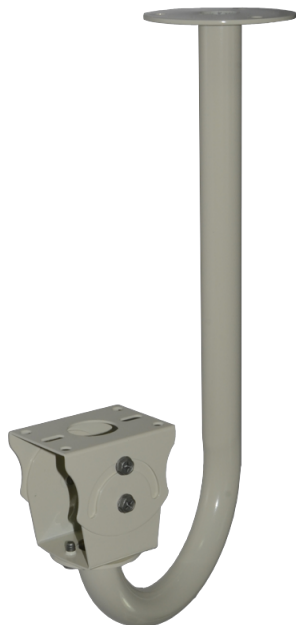

LTMH07

Soporte de montaje colgante

Soporte de montaje colgante

Tech Specs

Model	LTMH07
Maximum Load	10 kg (22.05 lb)
Material	Steel
Finish	Beige polyester powder coat
Dimensions (W × H × L)	350 mm × 230 mm × 60 mm (13.78 in × 9.06 in × 2.36 in)
Weight	1.5 kg (3.31 lb)
Related Products	-