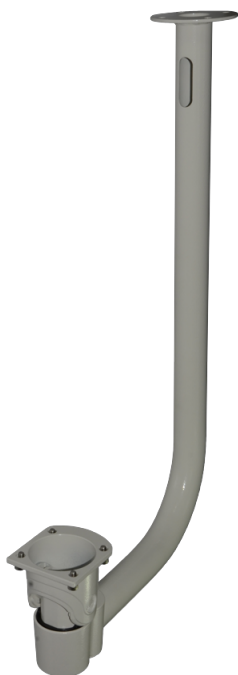

LTMH02

Support de montage suspendu à câble

Support de montage suspendu

Tech Specs

Model	LTMH02
Maximum Load	20 kg (44.09 lb)
Material	Die-cast aluminum
Finish	White polyester powder coat
Dimensions (W × H × L)	360 mm × 610 mm × 90 mm (14.17 in × 24.01 in × 3.54 in)
Weight	0.7 kg (5.29 lb)
Related Products	-