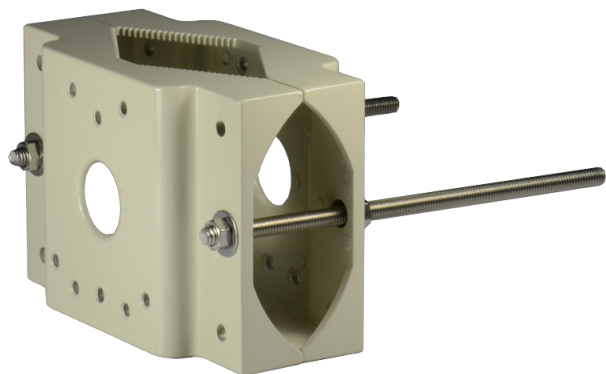

### Support de montage sur poteau

Support de montage sur mât de lampe (2 côtés)

### Tech Specs

<b>Model</b>	LTMH03
<b>Maximum Load</b>	20 kg (44.1 lb)
<b>Material</b>	Die-cast aluminum
<b>Finish</b>	Beige polyester powder coat
<b>Suitable Pole Dimension (Ø)</b>	90 mm to 140 mm (3.5 in to 5.5 in)
<b>Dimensions (W × H × L)</b>	182 mm × 45 mm × 114 mm (7.2 in × 1.8 in × 4.5 in)
<b>Weight</b>	1.3 kg (2.9 lb)
<b>Related Products</b>	-