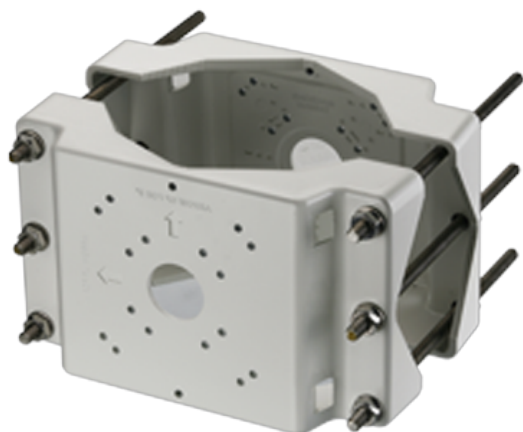

LTMH06

Support de montage sur poteau

Support de montage sur mât de lampe (2 côtés)

Tech Specs

Model	LTMH06
Maximum Load	30 kg (66.1 lb)
Material	Die-cast aluminum
Finish	White polyester powder coat
Suitable Pole Dimension (Ø)	70 mm to 120 mm (2.8 in to 4.7 in) or 130 mm to 230 mm (5.1 in to 9.1 in)
Dimensions (W × H × L)	277 mm × 75 mm × 168 mm (10.9 in × 3.0 in × 6.6 in)
Weight	2.4 kg (5.3 lb)
Note	-