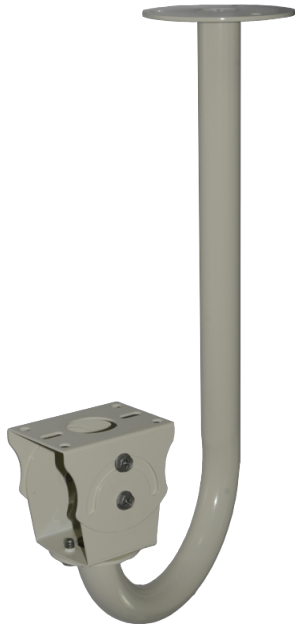

LTMH07

Support de montage suspendu

Support de montage suspendu

Tech Specs

Model	LTMH07
Maximum Load	10 kg (22.05 lb)
Material	Steel
Finish	Beige polyester powder coat
Dimensions (W × H × L)	350 mm × 230 mm × 60 mm (13.78 in × 9.06 in × 2.36 in)
Weight	1.5 kg (3.31 lb)
Related Products	-