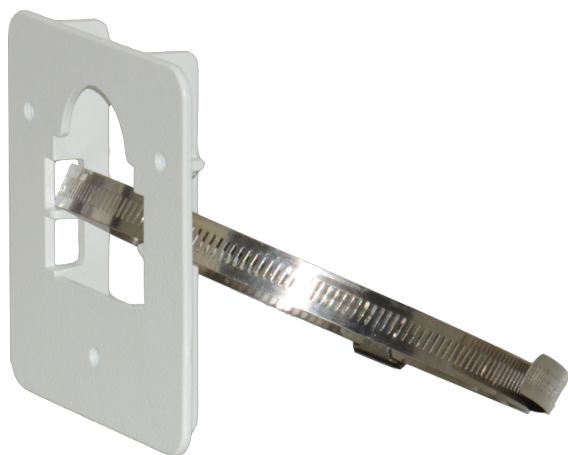

### Support de montage sur poteau

Support de montage sur poteau (1 côtés)

### Tech Specs

<b>Model</b>	LTMH09
<b>Maximum Load</b>	35 kg (77.2 lb)
<b>Material</b>	Die-cast aluminum
<b>Finish</b>	White polyester powder coat
<b>Suitable Pole Dimension (Ø)</b>	83 mm to 180 mm (3.3 in to 7.1 in)
<b>Dimensions (W × H × L)</b>	110 mm × 120 mm × 20 mm (4.3 in × 4.7 in × 0.8 in)
<b>Weight</b>	0.3 kg (0.7 lb)
<b>Note</b>	-