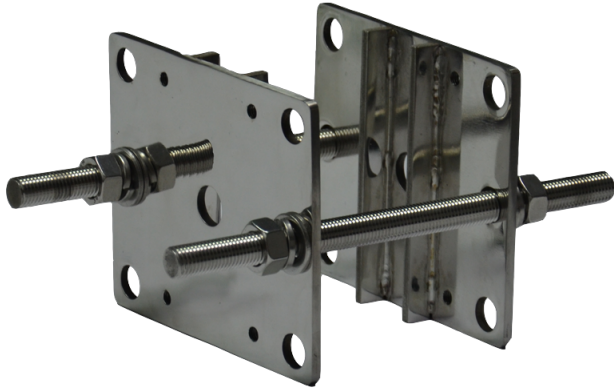

LTMH31

Support de montage sur poteau

Support de montage sur poteau (2 côtés)

Available Models

Model	Material
LTMH31	AISI 304 stainless steel
LTMH31-L	AISI 316L stainless steel

Tech Specs

Model	LTMH31
Maximum Load	60 kg (132.3 lb)
Material	<ul style="list-style-type: none"> AISI 304 stainless steel (LTMH31) AISI 316L stainless steel (LTMH31-L)
Finish	White polyester powder coat
Suitable Pole Dimension (Ø)	130 mm to 230 mm (5.1 in to 9.1 in)
Dimensions (W × H × L)	160 mm × 140 mm × 40 mm (6.3 in × 5.5 in × 1.6 in)
Weight	3 kg (6.6 lb)
Note	-