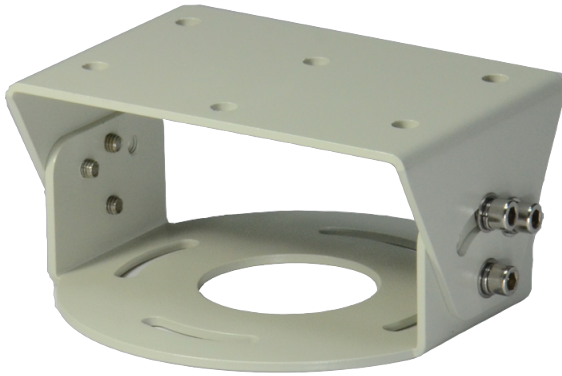

# LTMH33

## Support rotatif

### Tech Specs

<b>Model</b>	LTMH33
<b>Maximum Load</b>	5 kg (11.0 lb)
<b>Material</b>	Die-cast aluminum
<b>Finish</b>	Beige polyester powder coat
<b>Dimensions (W × H × L)</b>	142 mm × 68 mm × 140 mm (5.6 in × 2.7 in × 5.5 in)
<b>Weight</b>	0.9 kg (2.0 lb)
<b>Related Products</b>	<ul style="list-style-type: none"> <li>• Top: <b>LTEG05L, LTEG05XL, LTEG07</b></li> <li>• Bottom: <b>LTMP03</b></li> </ul>