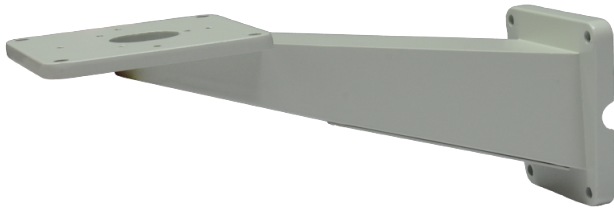

## LTMP03

Support de montage mural

### Tech Specs

<b>Model</b>	LTMP03
<b>Maximum Load</b>	50 kg (110.2 lb)
<b>Material</b>	Die-cast aluminum
<b>Finish</b>	Beige polyester powder coat
<b>Dimensions (W × H × L)</b>	140 mm × 152 mm × 398mm (5.5 in × 6.0 in × 15.7 in)
<b>Weight</b>	1.9 kg (4.2 lb)
<b>Related Products</b>	LTPM03, LTPM04