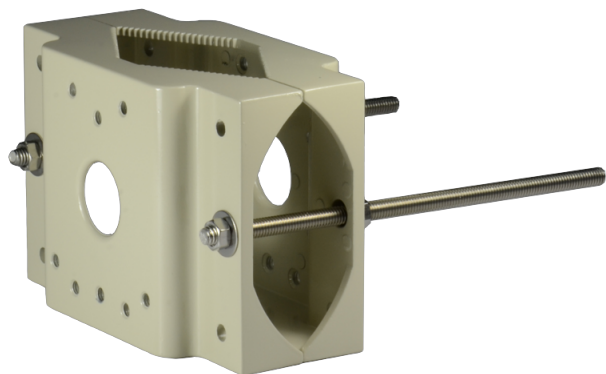

LTMH03

Pole Mount Bracket

Lamp pole mount bracket (2 sides)

Tech Specs

Model	LTMH03
Maximum Load	20 kg (44.1 lb)
Material	Die-cast aluminum
Finish	Beige polyester powder coat
Suitable Pole	90 mm to 140 mm (3.5 in to 5.5 in)
Dimension (Ø)	
Dimensions (W × H × L)	182 mm × 45 mm × 114 mm (7.2 in × 1.8 in × 4.5 in)
Weight	1.3 kg (2.9 lb)
Related Products	-