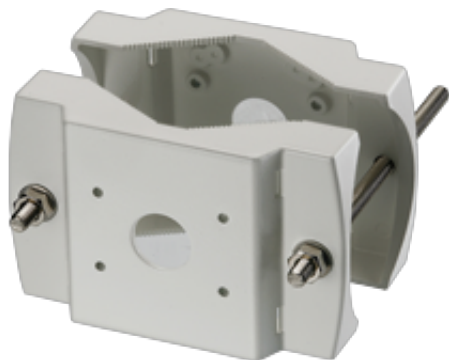

LTMH05

Pole Mount Bracket

Pole mount bracket (2 sides)

Tech Specs

Model	LTMH05
Maximum Load	20 kg (44.1 lb)
Material	Die-cast aluminum
Finish	White polyester powder coat
Suitable Pole	50 mm to 140 mm (2.0 in to 5.5 in)
Dimension (Ø)	
Dimensions (W × H × L)	182 mm × 45 mm × 114 mm (7.2 in × 1.8 in × 4.5 in)
Weight	1.2 kg (2.7 lb)
Related Products	-