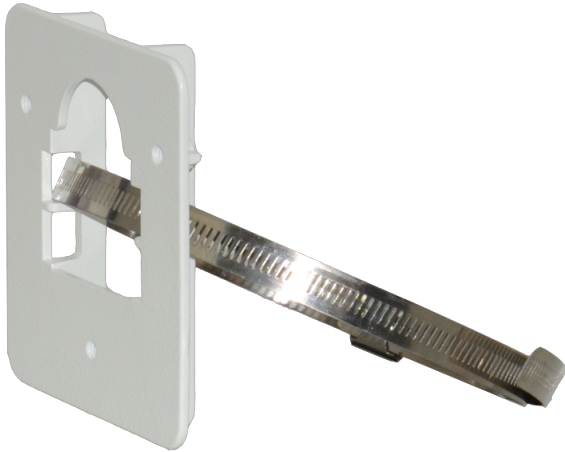

## Pole Mount Bracket

Pole mount bracket (1 sides)

### Tech Specs

<b>Model</b>	<b>LTMH09</b>
<b>Maximum Load</b>	35 kg (77.2 lb)
<b>Material</b>	Die-cast aluminum
<b>Finish</b>	White polyester powder coat
<b>Suitable Pole</b>	83 mm to 180 mm (3.3 in to 7.1 in)
<b>Dimension (Ø)</b>	
<b>Dimensions (W × H × 110 mm × 120 mm × 20 mm (4.3 in × 4.7 in × 0.8 in) L)</b>	
<b>Weight</b>	0.3 kg (0.7 lb)
<b>Note</b>	-