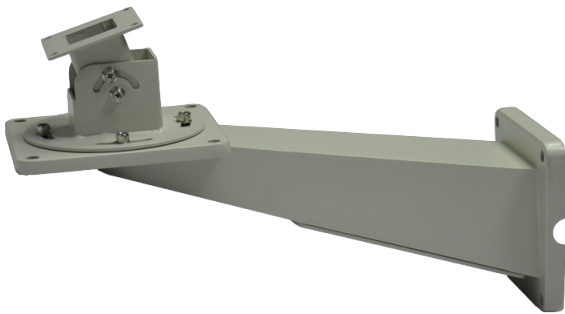

LTMH25

Cable Managed Wall Mounting Bracket

Tech Specs

Model	LTMH25
Maximum Load	50 kg (110.2 lb)
Material	Die-cast aluminum
Finish	Beige polyester powder coat
Dimensions (W × H × L)	210 mm × 152 mm × 398 mm (8.3 in × 6.0 in × 15.7 in)
Weight	2.5 kg (5.5 lb)
Related Products	LTEG05L/LTEG05XL