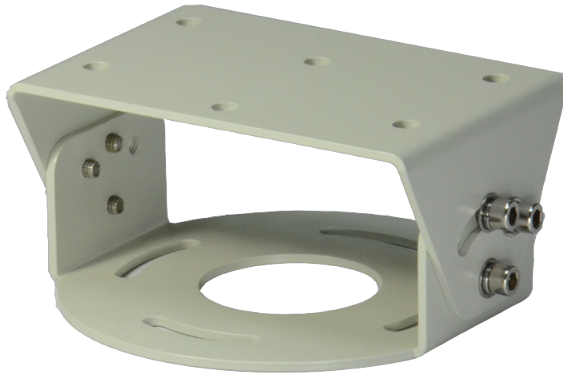

# LTMH33

## Rotating Bracket

### Tech Specs

Model	LTMH33
Maximum Load	5 kg (11.0 lb)
Material	Die-cast aluminum
Finish	Beige polyester powder coat
Dimensions (W × H × L)	142 mm × 68 mm × 140 mm (5.6 in × 2.7 in × 5.5 in)
Weight	0.9 kg (2.0 lb)
Related Products	<ul style="list-style-type: none"> <li>• Top: LTEG05L, LTEG05XL, LTEG07</li> <li>• Bottom: LTMP03</li> </ul>