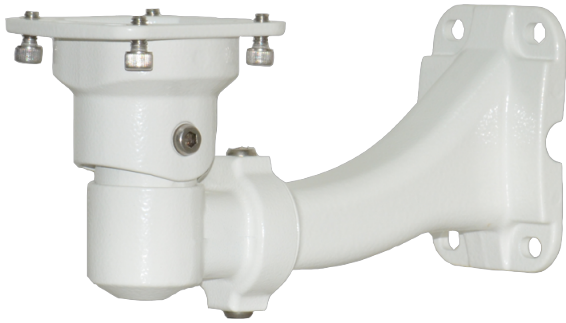

LTMH45

Cable Managed Wall Housing Bracket

Tech Specs

Model	LTMH45
Maximum Load	10 kg (22.05 lb)
Material	Die-cast aluminum
Finish	White polyester powder coat
Dimensions (W × H × L)	216 mm × 76 mm × 112 mm (8.5 in × 3.0 in × 4.4 in)
Weight	0.41 kg (0.9 lb)
Related Products	-