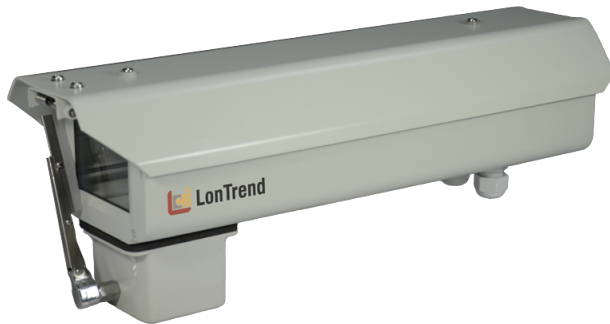

LTEG05

IP66 Latched Caixa de câmera de abertura superior

Caixa de alumínio, tamanho interno utilizável (L x A x C): 90 mm x 72,5 mm x 250 mm

Features

- IP66, NEMA-4X enclosure rating
- Designed for indoor and outdoor applications
- Input power: 12 V DC/24 V AC/220 V AC (available) or PoE (upgradable)
- Built-in heater and blower (optional)
- Included wiper and sunshield (optional)
- Adjustable sliding camera tray
- Cable entry glands and mounting holes on bottom of housing
- Extruded aluminum body and sunshield; die-cast aluminum end caps
- Hinged top opening for easy installation and camera setup
- Back-mount link-lock latches for security
- Five different size optional
- Built-in IR illuminator with distance up to 160 m (524.9 ft) (optional)

Available Models

Model	Dimention
LTEG05	Normal size
LTEG05M	Medium size
LTEG05L	Large size
LTEG05X	Extra size
LTEG05XL	Extra large size

*The different sizes in above table have the following models available.