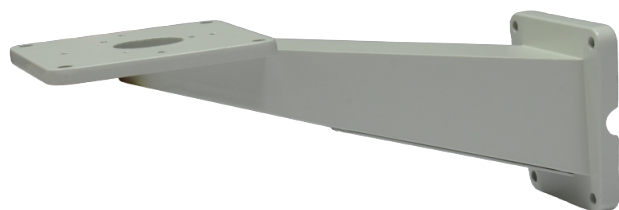

LTMP03

Suporte de montagem na parede

Tech Specs

Model	LTMP03
Maximum Load	50 kg (110.2 lb)
Material	Die-cast aluminum
Finish	Beige polyester powder coat
Dimensions (W x H x L)	140 mm x 152 mm x 398mm (5.5 in x 6.0 in x 15.7 in)
Weight	1.9 kg (4.2 lb)
Related Products	LTPM03, LTPM04