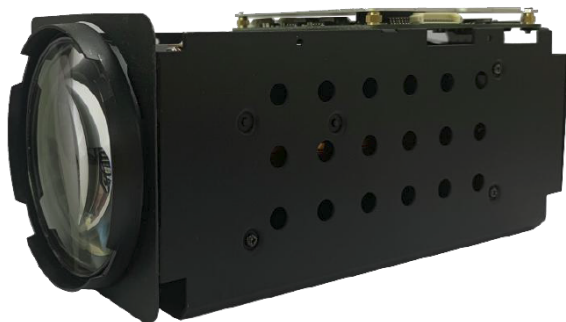

## Zoom Camera Module (2 MP, 60 fps, 44X)

<b>Model</b>	<b>LTCN10</b>
<b>WhiteBalance</b>	Auto/indoor/outdoor/OPW/ATW/manual
<b>Auto gain</b>	Auto/Manual
<b>PTZ Control Protocol</b>	40 types of control protocol including Pelco D/Pelco P
<b>Certifications</b>	ONVIF, PSIA
<b>Operating Ambient Temperature</b>	-10 °C to 50 °C (14 °F to 122 °F)
<b>Relative Humidity</b>	5 % to 95 % noncondensing
<b>Input Power</b>	12 V DC
<b>Power Consumption</b>	13.6 W maximum
<b>Dimensions (W x H x L)</b>	73 mm x 77 mm x 174 mm (2.9 in x 3.0 in x 6.9 in)
<b>Weight</b>	724 g (1.6 lb)

### Features

- 1/2-inch CMOS
- 0.07 lux minimum illumination in black and white mode
- H.265/H.264/MJPEG compression
- 60 frame per second at 1920 x 1080
- 2-way audio
- Operating temperature range from -10 °C to 50 °C (14 °F to 122 °F)
- ONVIF compliant

### Tech Specs

<b>Model</b>	<b>LTCN10</b>
<b>Type</b>	Network camera module
<b>Image Sensor</b>	1/2-inch CMOS
<b>Lens</b>	f = 6.3 mm to 278 mm (44X), F/1.4 to F/5.0, auto focus, auto iris
<b>Digital Zoom</b>	16X
<b>View of Angle</b>	61.6° (wide) to 1.9° (tele)
<b>Effective Pixels</b>	1920 x 1080
<b>Minimum Illumination</b>	<ul style="list-style-type: none"> <li>▪ Color: 0.07 lux at (F/1.4, AGC on)</li> <li>▪ Day and Night: 0.0025 lux at (AGC on)</li> </ul>
<b>Electronic Shutter Range</b>	1/1 to 1/100,000 second
<b>Wide Dynamic Range (WDR)</b>	3D
<b>Digital Noise Reduction (DNR)</b>	0 to 5, total 6 steps
<b>Video Compression</b>	H.265/H.264/MJPEG
<b>Audio Compression</b>	G.711/AAC
<b>Frame Rate</b>	60 frames per second (1080p)