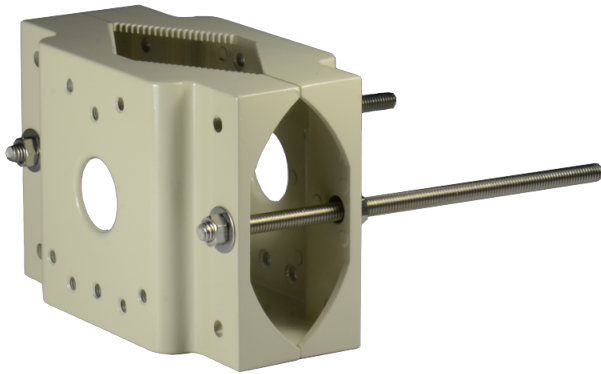

# LTMH03

## Pole Mount Bracket

Lamp pole mount bracket (2 sides)

### Tech Specs

<b>Model</b>	LTMH03
<b>Maximum Load</b>	20 kg (44.1 lb)
<b>Material</b>	Die-cast aluminum
<b>Finish</b>	Beige polyester powder coat
<b>Suitable Pole Dimension (Ø)</b>	90 mm to 140 mm (3.5 in to 5.5 in)
<b>Dimensions (W x H x L)</b>	182 mm x 45 mm x 114 mm (7.2 in x 1.8 in x 4.5 in)
<b>Weight</b>	1.3 kg (2.9 lb)
<b>Related Products</b>	-