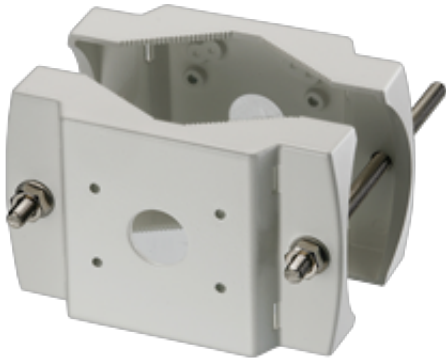

## Pole Mount Bracket

Pole mount bracket (2 sides)

### Tech Specs

<b>Model</b>	LTMH05
<b>Maximum Load</b>	20 kg (44.1 lb)
<b>Material</b>	Die-cast aluminum
<b>Finish</b>	White polyester powder coat
<b>Suitable Pole Dimension (Ø)</b>	50 mm to 140 mm (2.0 in to 5.5 in)
<b>Dimensions (W x H x L)</b>	182 mm x 45 mm x 114 mm (7.2 in x 1.8 in x 4.5 in)
<b>Weight</b>	1.2 kg (2.7 lb)
<b>Related Products</b>	-