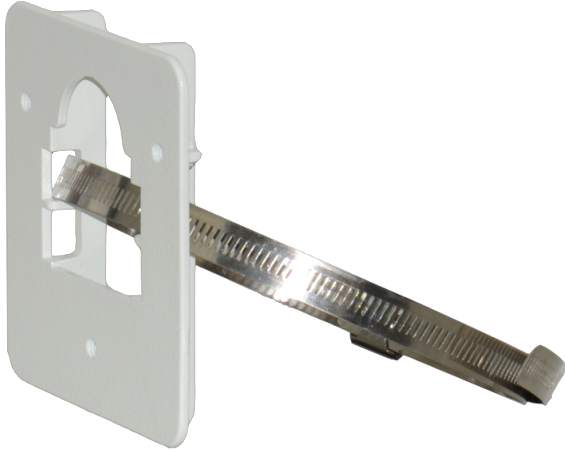

LTMH09

Pole Mount Bracket

Pole mount bracket (1 sides)

Tech Specs

Model	LTMH09
Maximum Load	35 kg (77.2 lb)
Material	Die-cast aluminum
Finish	White polyester powder coat
Suitable Pole Dimension (Ø)	83 mm to 180 mm (3.3 in to 7.1 in)
Dimensions (W x H x L)	110 mm x 120 mm x 20 mm (4.3 in x 4.7 in x 0.8 in)
Weight	0.3 kg (0.7 lb)
Note	-