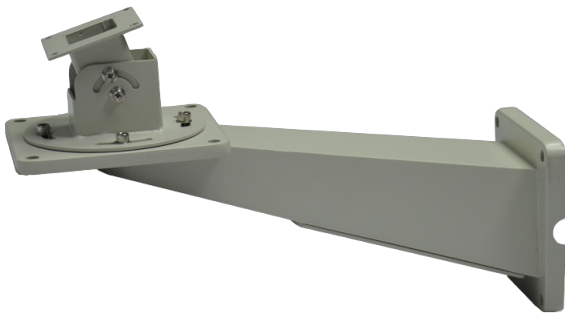

### Cable Managed Wall Mounting Bracket

#### Tech Specs

<b>Model</b>	LTMH25
<b>Maximum Load</b>	50 kg (110.2 lb)
<b>Material</b>	Die-cast aluminum
<b>Finish</b>	Beige polyester powder coat
<b>Dimensions (W x H x L)</b>	210 mm x 152 mm x 398 mm (8.3 in x 6.0 in x 15.7 in)
<b>Weight</b>	2.5 kg (5.5 lb)
<b>Related Products</b>	LTEG05L/LTEG05XL