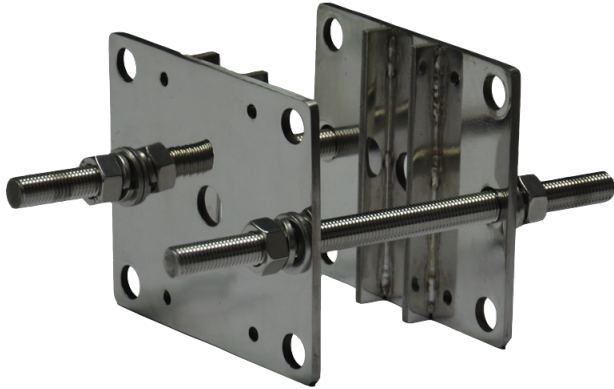

# LTMH31

## Pole Mount Bracket

Pole mount bracket (2 sides)

### Available Models

Model	Material
LTMH31	AISI 304 stainless steel
LTMH31-L	AISI 316L stainless steel

### Tech Specs

Model	LTMH31
Maximum Load	60 kg (132.3 lb)
Material	<ul style="list-style-type: none"> <li>AISI 304 stainless steel (LTMH31)</li> <li>AISI 316L stainless steel (LTMH31-L)</li> </ul>
Finish	White polyester powder coat
Suitable Pole	130 mm to 230 mm (5.1 in to 9.1 in)
Dimension (Ø)	
Dimensions (W × H × L)	160 mm × 140 mm × 40 mm (6.3 in × 5.5 in × 1.6 in)
Weight	3 kg (6.6 lb)
Note	-