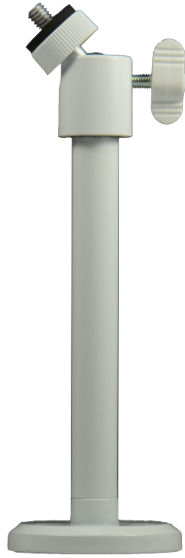

LTMC01

Box Camera Bracket

17 cm (6.69 in) box camera bracket

Tech Specs

Model	LTMC01
Maximum Load	1.5 kg (3.31 lb)
Material	Die-cast aluminum
Finish	White polyester powder coat
Dimensions (H × Ø)	170 mm × 57 mm (6.69 in × 2.24 in)
Weight	0.15 kg (0.33 lb)
Related Products	-