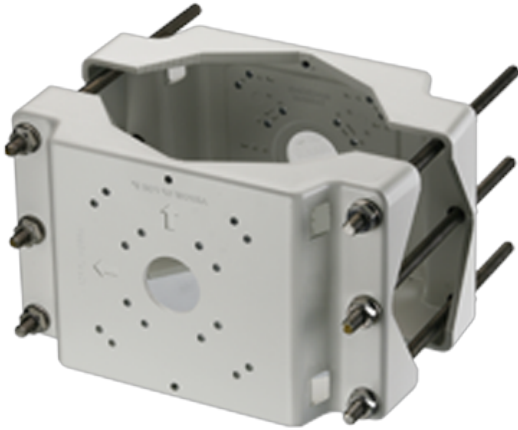

# LTMH06

## Pole Mount Bracket

Lamp pole mount bracket (2 sides)

### Tech Specs

<b>Model</b>	<b>LTMH06</b>
Maximum Load	30 kg (66.1 lb)
Material	Die-cast aluminum
Finish	White polyester powder coat
Suitable Pole	70 mm to 120 mm (2.8 in to 4.7 in) or 130 mm to 230 mm (5.1 in to 9.1 in)
Dimension (Ø)	mm (5.1 in to 9.1 in)
Dimensions (W × H × L)	277 mm × 75 mm × 168 mm (10.9 in × 3.0 in × 6.6 in)
Weight	2.4 kg (5.3 lb)
Note	-