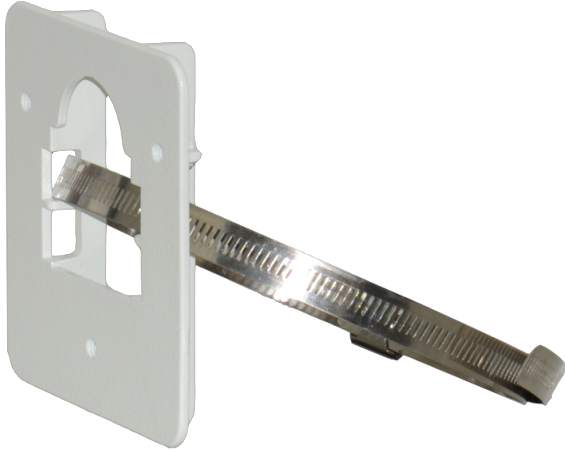

LTMH09

Pole Mount Bracket

Pole mount bracket (1 sides)

Tech Specs

Model	LTMH09
Maximum Load	35 kg (77.2 lb)
Material	Die-cast aluminum
Finish	White polyester powder coat
Suitable Pole	83 mm to 180 mm (3.3 in to 7.1 in)
Dimension (Ø)	
Dimensions (W × H × 110 mm × 120 mm × 20 mm (4.3 in × 4.7 in × 0.8 in) L)	
Weight	0.3 kg (0.7 lb)
Note	-