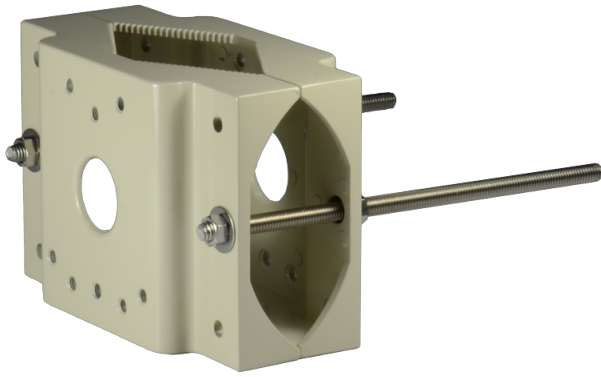

### Tech Specs

<b>Model</b>	LTMH03
<b>Maximum Load</b>	20 kg (44.1 lb)
<b>Material</b>	Die-cast aluminum
<b>Finish</b>	Beige polyester powder coat
<b>Suitable Pole</b>	90 mm to 140 mm (3.5 in to 5.5 in)
<b>Dimension (Ø)</b>	
<b>Dimensions (W x H x L)</b>	182 mm x 45 mm x 114 mm (7.2 in x 1.8 in x 4.5 in)
<b>Weight</b>	1.3 kg (2.9 lb)
<b>Related Products</b>	-