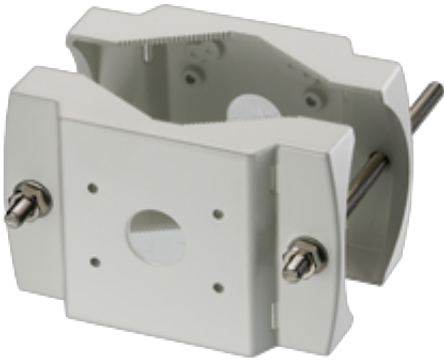

LTMH05

Giá l?p ??t cho c?t

Giá ?? c?t (2 m?t)

Tech Specs

Model	LTMH05
Maximum Load	20 kg (44.1 lb)
Material	Die-cast aluminum
Finish	White polyester powder coat
Suitable Pole	50 mm to 140 mm (2.0 in to 5.5 in)
Dimension (Ø)	
Dimensions (W x H x L)	182 mm x 45 mm x 114 mm (7.2 in x 1.8 in x 4.5 in)
Weight	1.2 kg (2.7 lb)
Related Products	-