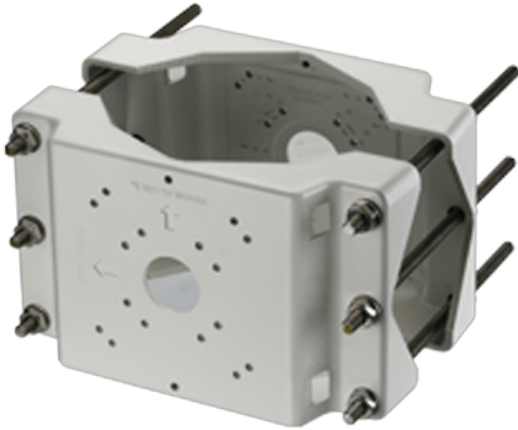

LTMH06

Giá l?p ??t cho c?t

Giá ?? c?t ?èn (2 m?t)

Tech Specs

Model	LTMH06
Maximum Load	30 kg (66.1 lb)
Material	Die-cast aluminum
Finish	White polyester powder coat
Suitable Pole	70 mm to 120 mm (2.8 in to 4.7 in) or 130 mm to 230 mm
Dimension (Ø)	mm (5.1 in to 9.1 in)
Dimensions (W x H x L)	277 mm x 75 mm x 168 mm (10.9 in x 3.0 in x 6.6 in)
Weight	2.4 kg (5.3 lb)
Note	-