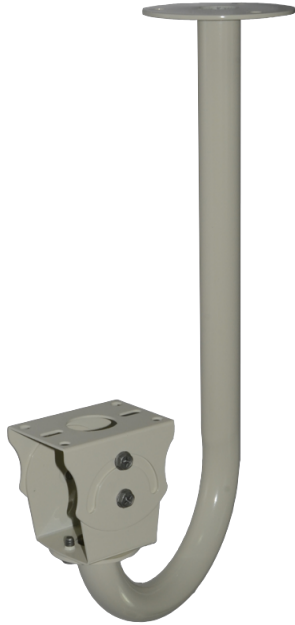

LTMH07

Giá l?p ??t ki?u m?t dây chuy?n

Giá l?p ??t ki?u m?t dây chuy?n

Tech Specs

Model	LTMH07
Maximum Load	10 kg (22.05 lb)
Material	Steel
Finish	Beige polyester powder coat
Dimensions (W x H x L)	350 mm x 230 mm x 60 mm (13.78 in x 9.06 in x 2.36 in)
Weight	1.5 kg (3.31 lb)
Related Products	-