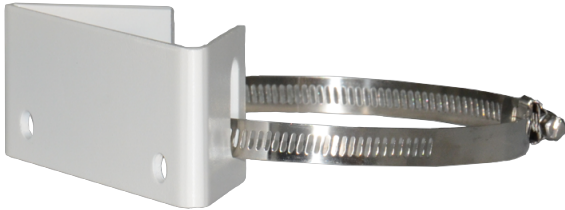

LTMH24

Giá l?p ??t cho c?t

Giá l?p ??t cho c?t (1 bên, 2 cái), 18 cm to 20 cm

Tech Specs

Model	LTMH24
Maximum Load	-
Material	Steel, AISI 304 stainless steel
Finish	White polyester powder coat
Suitable Pole Dimension (Ø)	105 mm to 145 mm (4.1 in to 5.7 in) or 152 mm to 191 mm (6.0 in to 7.5 in)
Dimensions (W x H x L)	48 mm x 42 mm x 123 mm (1.9 in x 1.7 in x 4.8 in) without hoop ring
Weight	0.6 kg (1.3 lb)
Related Products	-