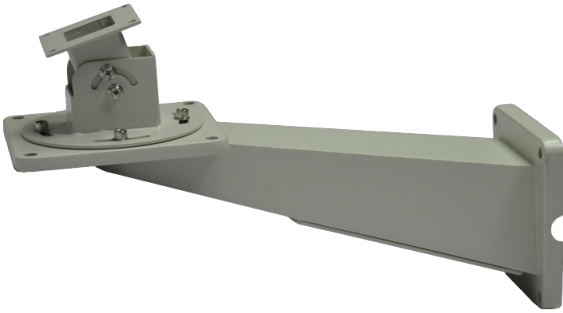

## LTMH25

Giá treo t?ng qu?n lý cáp

### Tech Specs

<b>Model</b>	LTMH25
<b>Maximum Load</b>	50 kg (110.2 lb)
<b>Material</b>	Die-cast aluminum
<b>Finish</b>	Beige polyester powder coat
<b>Dimensions (W x H x L)</b>	210 mm x 152 mm x 398 mm (8.3 in x 6.0 in x 15.7 in)
<b>Weight</b>	2.5 kg (5.5 lb)
<b>Related Products</b>	LTEG05L/LTEG05XL