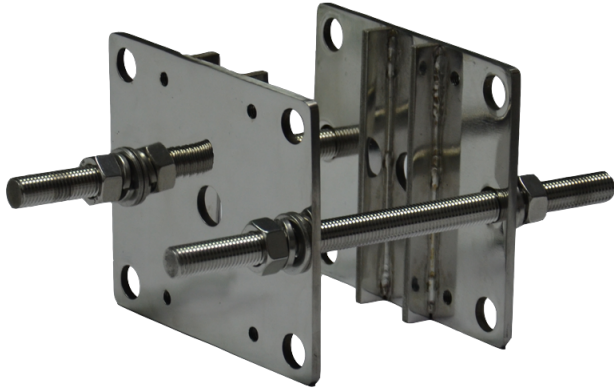

LTMH31

Giá đỡ camera cho cột

Giá đỡ camera cho cột (2 bên)

Available Models

Model	Material
LTMH31	AISI 304 stainless steel
LTMH31-L	AISI 316L stainless steel

Tech Specs

Model	LTMH31
Maximum Load	60 kg (132.3 lb)
Material	<ul style="list-style-type: none"> AISI 304 stainless steel (LTMH31) AISI 316L stainless steel (LTMH31-L)
Finish	White polyester powder coat
Suitable Pole	130 mm to 230 mm (5.1 in to 9.1 in)
Dimension (Ø)	
Dimensions (W x H x L)	160 mm x 140 mm x 40 mm (6.3 in x 5.5 in x 1.6 in)
Weight	3 kg (6.6 lb)
Note	-