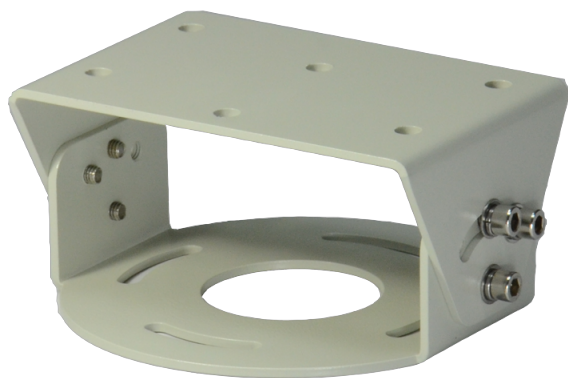

# LTMH33

Giá quay

## Tech Specs

<b>Model</b>	LTMH33
<b>Maximum Load</b>	5 kg (11.0 lb)
<b>Material</b>	Die-cast aluminum
<b>Finish</b>	Beige polyester powder coat
<b>Dimensions (W x H x L)</b>	142 mm x 68 mm x 140 mm (5.6 in x 2.7 in x 5.5 in)
<b>Weight</b>	0.9 kg (2.0 lb)
<b>Related Products</b>	<ul style="list-style-type: none"> <li>• Top: LTEG05L, LTEG05XL, LTEG07</li> <li>• Bottom: LTMP03</li> </ul>