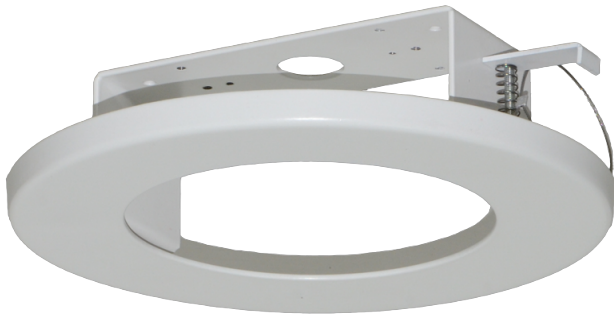

LTMH42

In-ceiling Mount for Dome

Tech Specs

Model	LTMH42
Maximum Load	3 kg (6.6 lb)
Material	Die-cast aluminum
Finish	White polyester powder coat
Dimensions (Ø x H)	220 mm x 60 mm (8.7 in x 2.4 in)
Weight	0.46 kg (1.0 lb)
Related Products	-