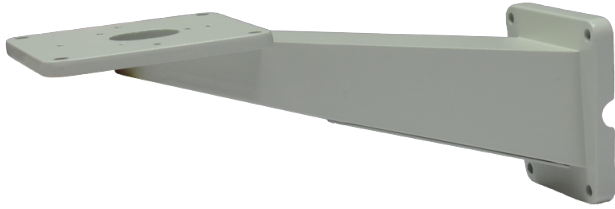

## LTMP03

V? camera treo t??ng

### Tech Specs

<b>Model</b>	LTMP03
<b>Maximum Load</b>	50 kg (110.2 lb)
<b>Material</b>	Die-cast aluminum
<b>Finish</b>	Beige polyester powder coat
<b>Dimensions (W x H x L)</b>	140 mm x 152 mm x 398mm (5.5 in x 6.0 in x 15.7 in)
<b>Weight</b>	1.9 kg (4.2 lb)
<b>Related Products</b>	LTPM03, LTPM04